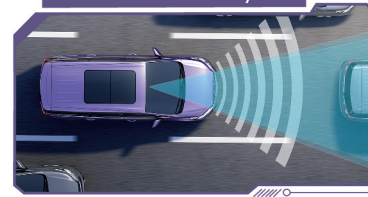

G50

Trendy Style

- Killer Whale Eye LED Headlight
- Grille of "Intelligent Gathering from All Directions"
- "Art of Sea Spray" Car Body Line Design

Amazing Configuration

- Domed Panoramic Sunroof
- 64-Color Ambience Light

Great Power

- Sufficient Power
- SAIC Motor Powertrain
- 1.5T Direct Injection Engine
- EPS Electrical Power Steering System

Intimate Safety

- ISOFIX for 2nd-and 3rd-row Children Seats
- ADAS
- 360° Panoramic SD Camera